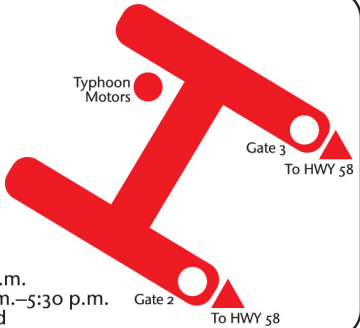

Camp Kinser

637-2191
Building #611

Tuesday-Friday, 11 a.m.–7 p.m.
Saturday & Holidays, 9 a.m.–5:30 p.m.
Sunday & Monday, Closed