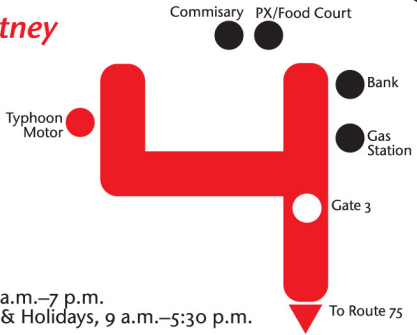

Typhoon Motors Centers

Camp Courtney

622-9546
Building #4151

Monday-Friday, 9 a.m.–7 p.m.
Saturday, Sunday & Holidays, 9 a.m.–5:30 p.m.