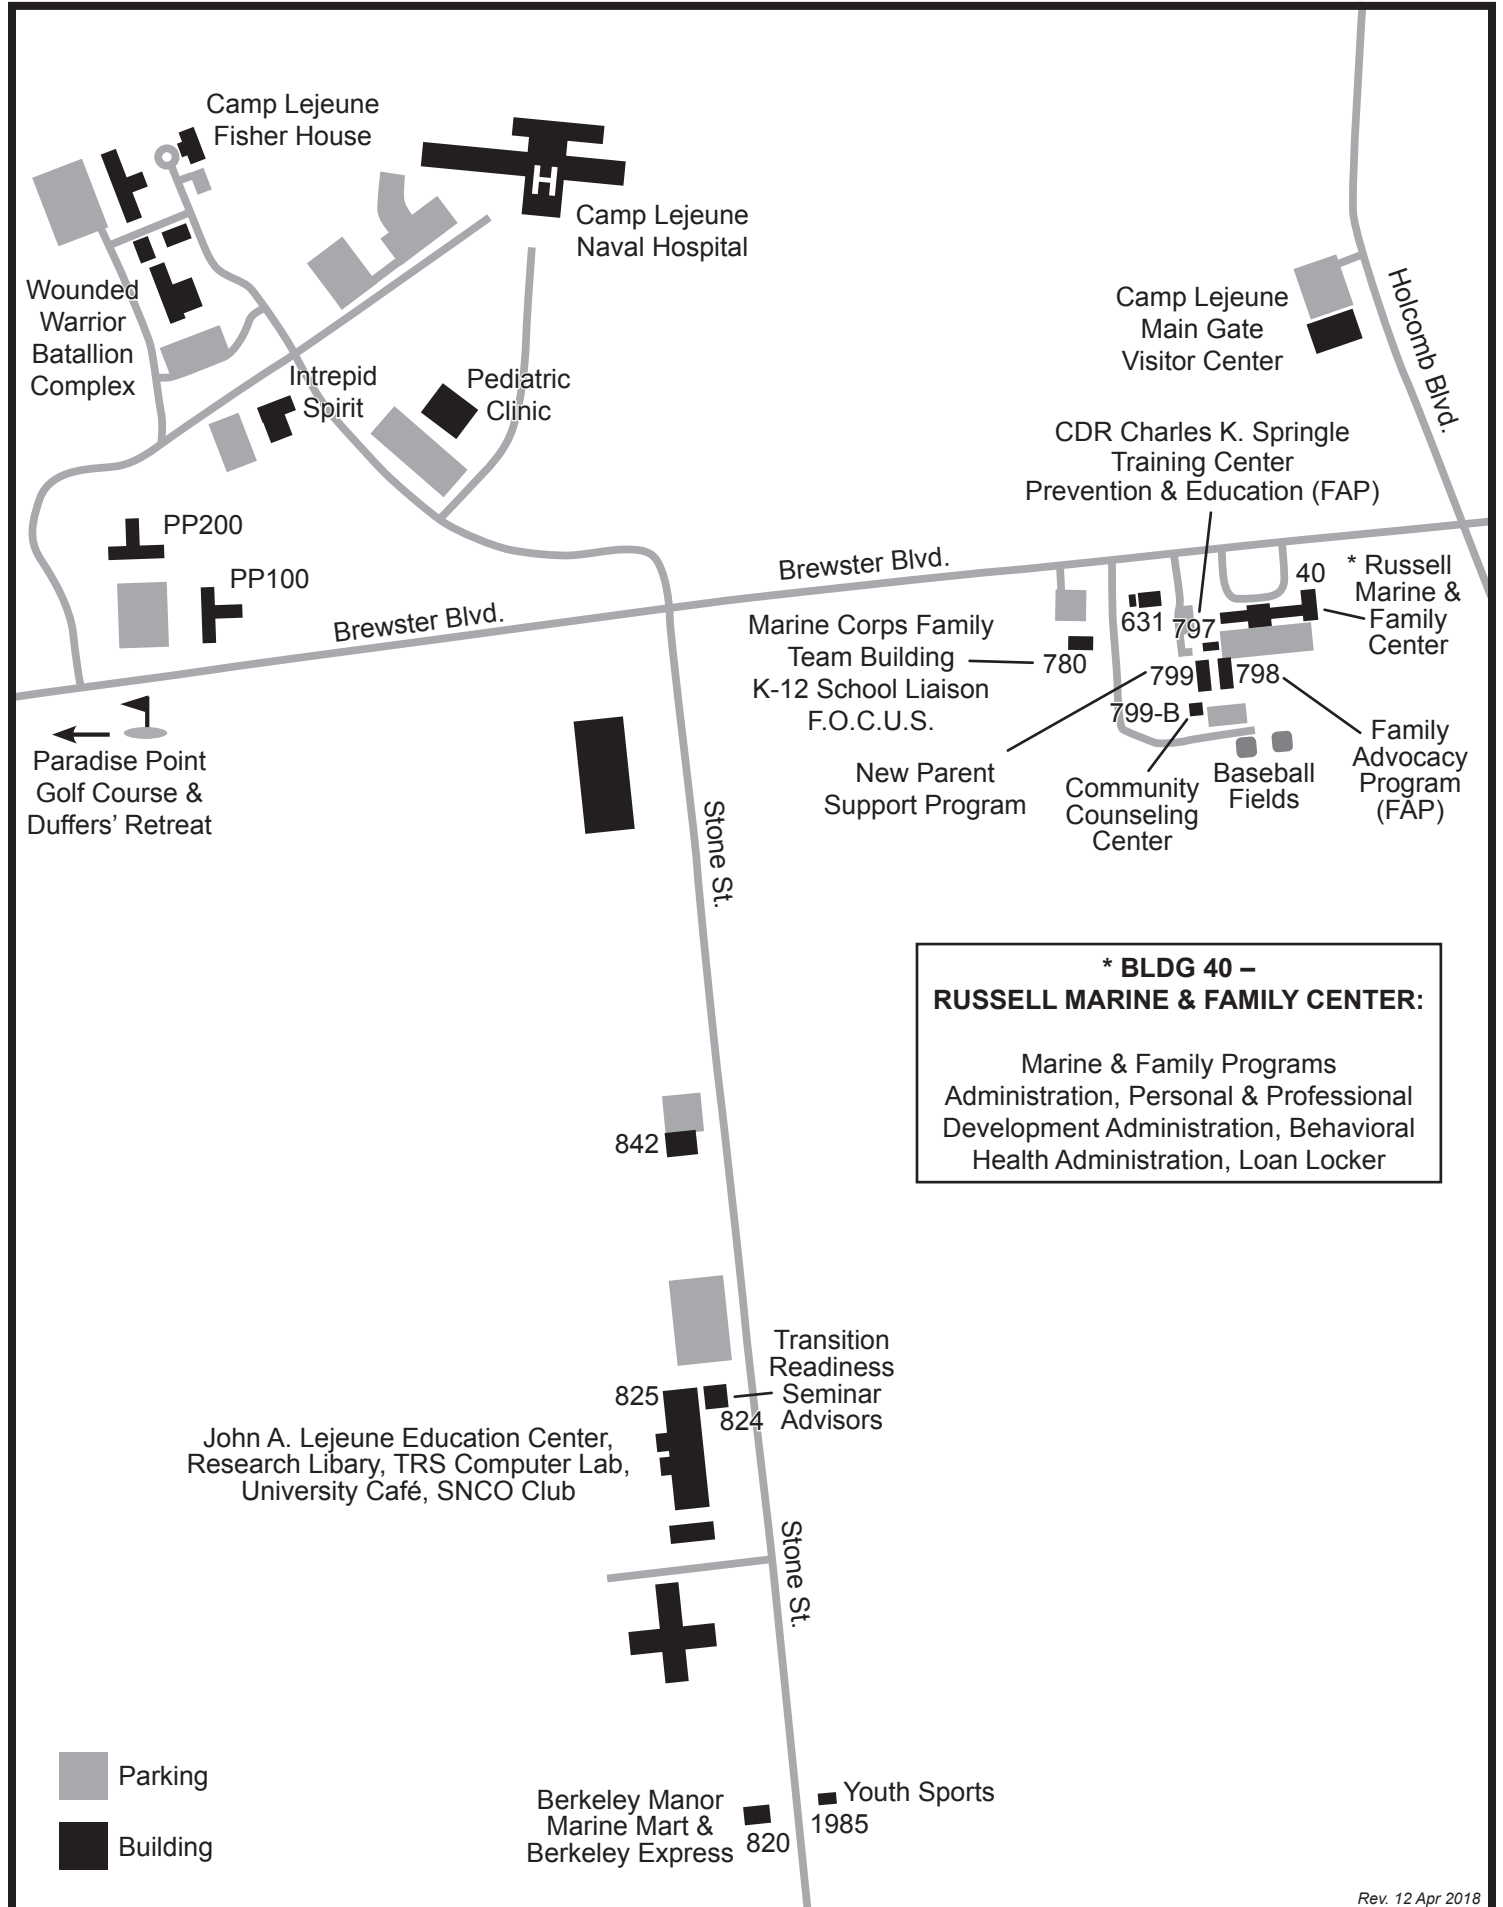

BREWSTER BOULEVARD AREA

*** BLDG 40 –
RUSSELL MARINE & FAMILY CENTER:**

Marine & Family Programs
Administration, Personal & Professional
Development Administration, Behavioral
Health Administration, Loan Locker