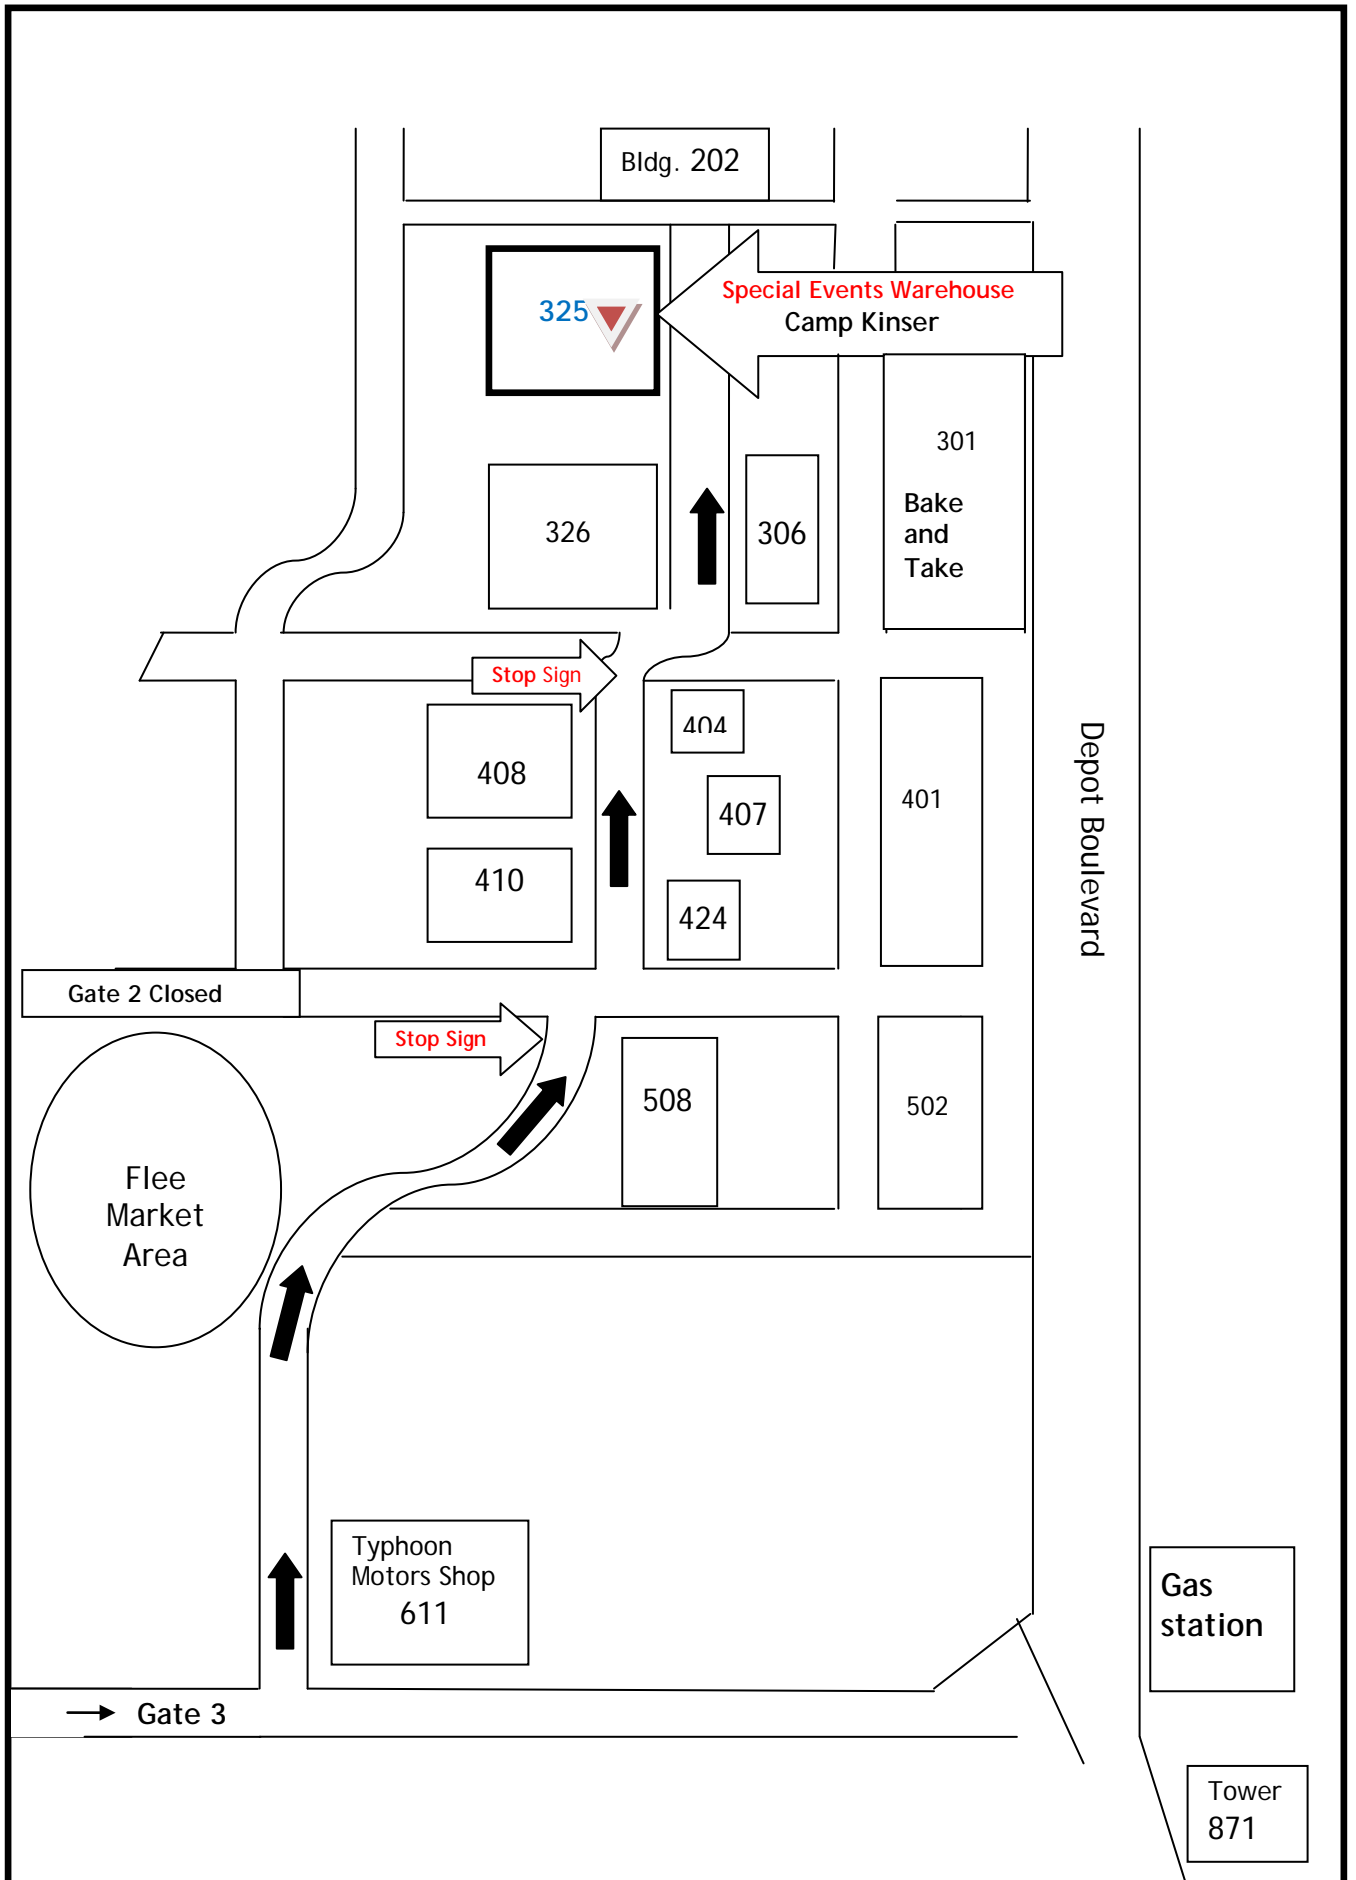

Highway 58

Bldg. 202

325

Special Events Warehouse
Camp Kinser

326

306

301

Bake
and
Take

Stop Sign

408

404

407

401

410

424

Gate 2 Closed

Stop Sign

508

502

Flee
Market
Area

Typhoon
Motors Shop
611

Gas
station

→ Gate 3

Tower
871