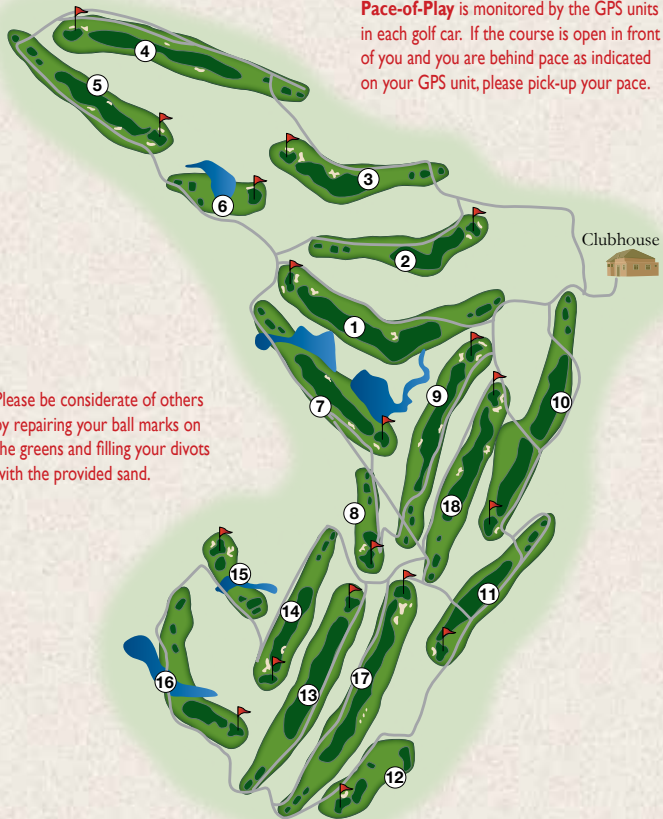

Pace-of-Play is monitored by the GPS units in each golf car. If the course is open in front of you and you are behind pace as indicated on your GPS unit, please pick-up your pace.

Please be considerate of others by repairing your ball marks on the greens and filling your divots with the provided sand.

mccsokinawa.com/taiyo

MCCS Okinawa - Taiyo Golf Club